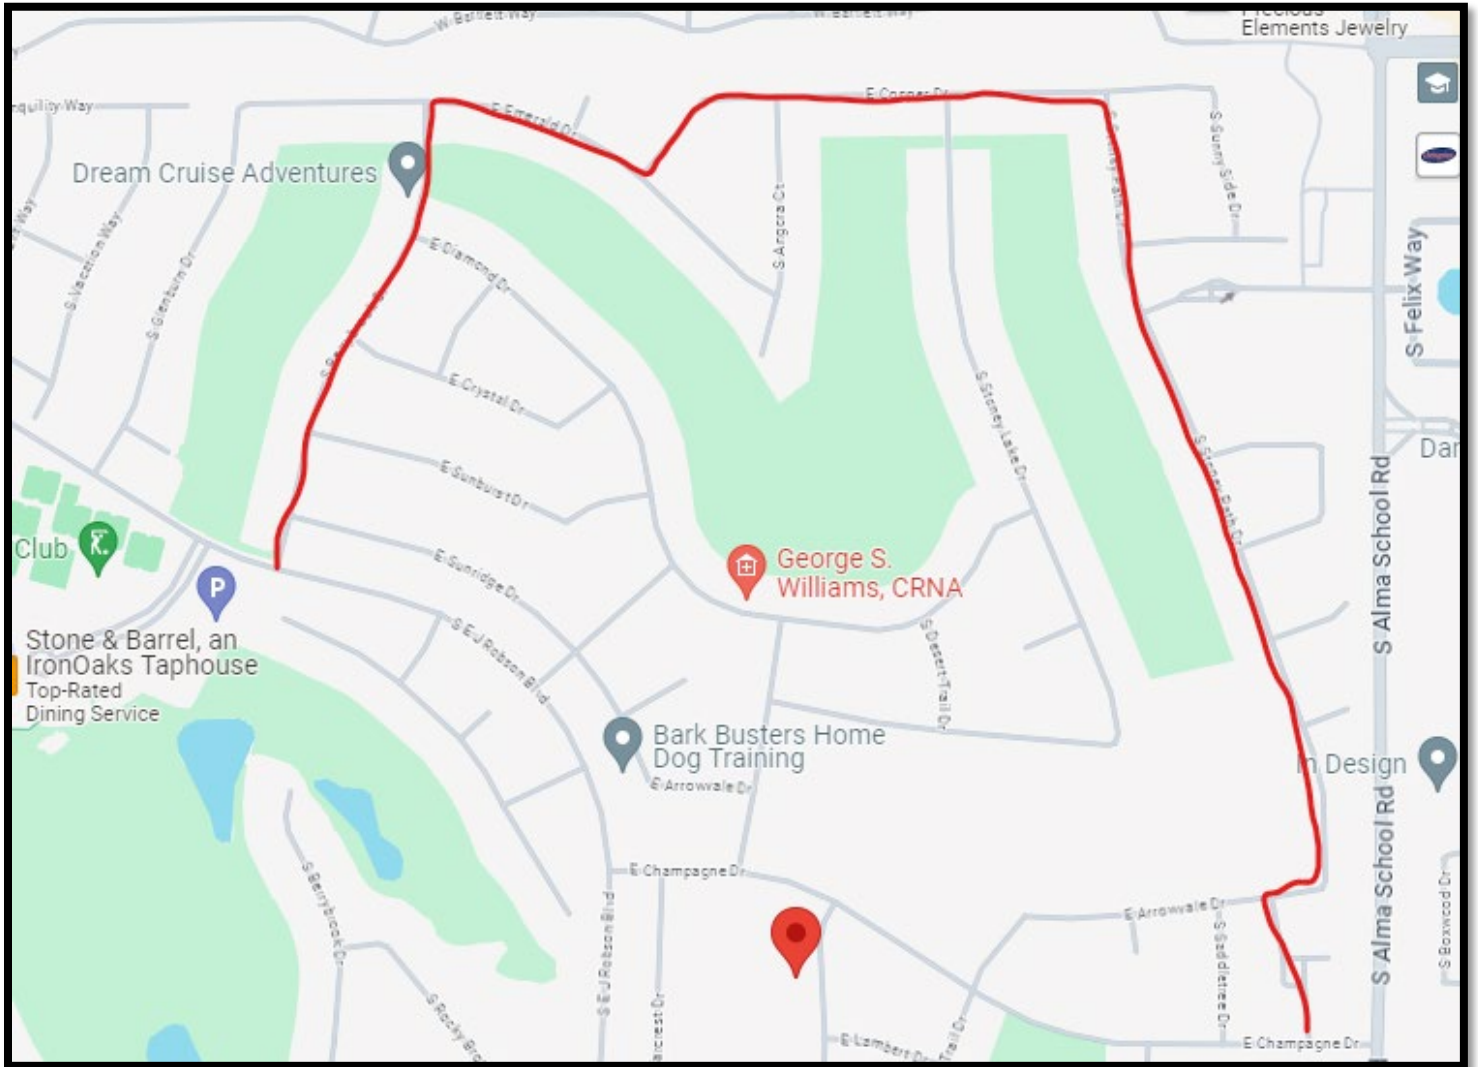

# Golf Cart Detour on Thursday, April 25<sup>th</sup>

Golf carts going between Oakwood and Ironwood can detour through the Maintenance Yard.

- Berrybrook to right on Emerald.
- Emerald to left on Copper.
- Copper to right Stoney Path.
- Stoney Path to right on Arrowvale.
- Arrowvale – first left into Maintenance Yard.
- Maintenance Yard to left on Champagne.
- Champagne to Alma School.