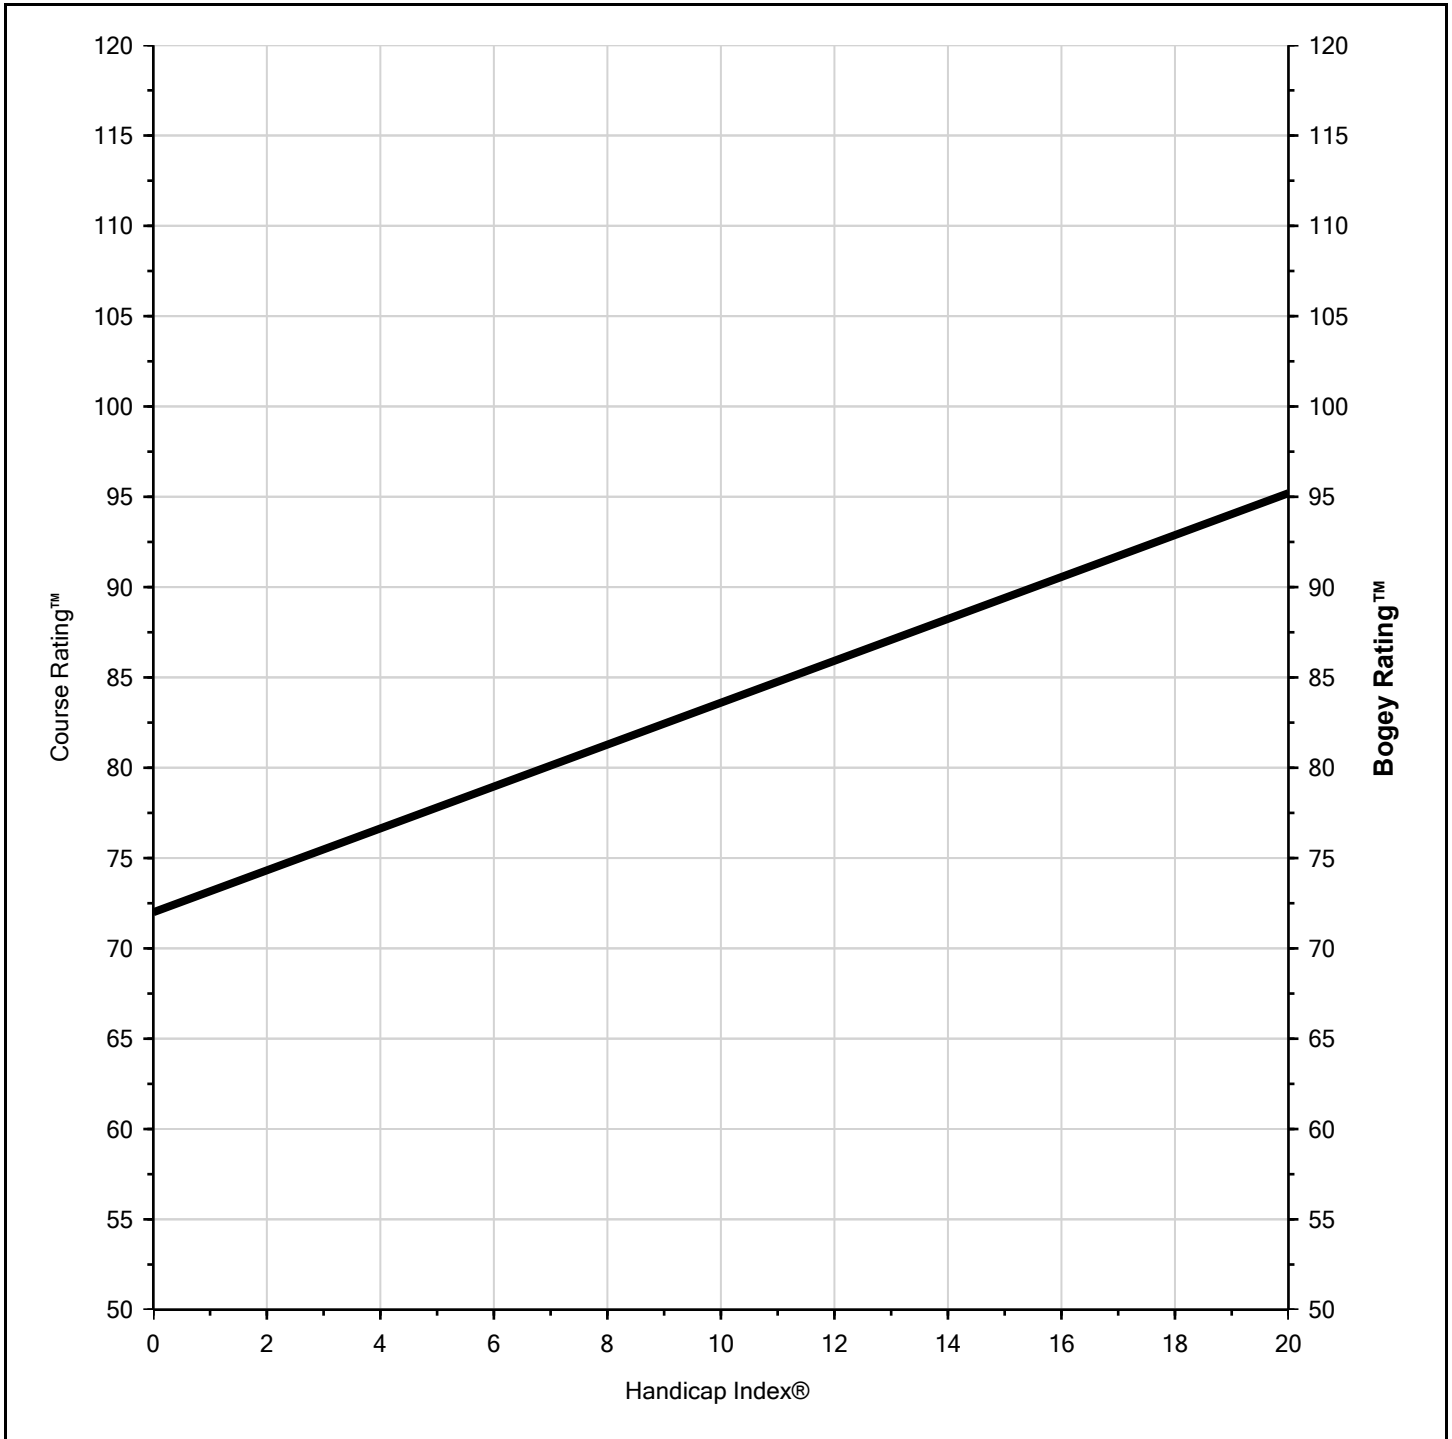

Issued By: ARIZONA GOLF ASSOCIATION

Papago Golf Course

Men's - Blue

Course Rating™: 72.0 - Slope Rating®: 125 - Bogey Rating™: 95.2